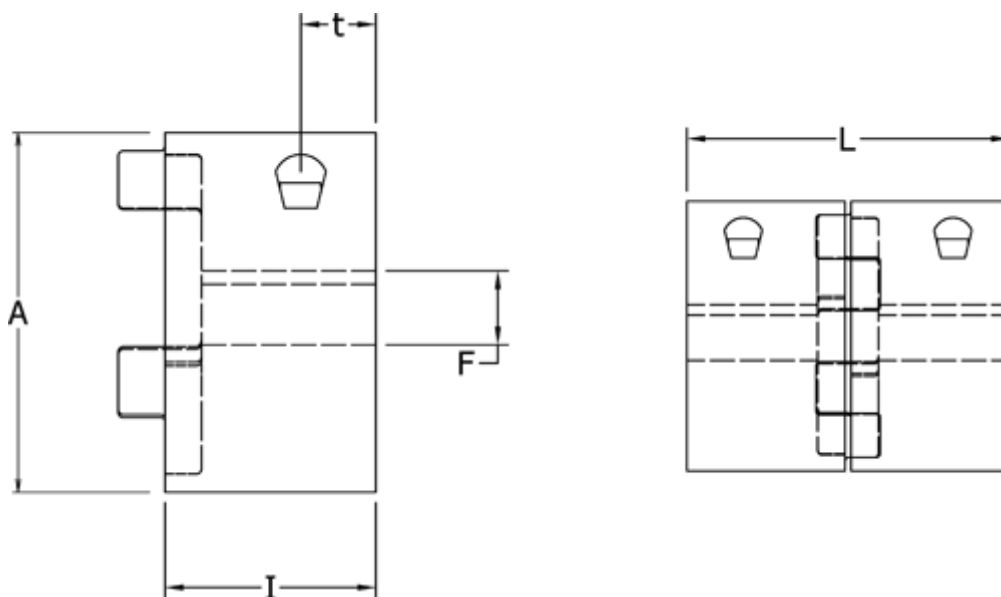

Data Sheet

Article number: 3335014M009

Description: Clamping Hub Klonex ES14
ALU Aluminium, Bore 9H7 mm

Measures

A = 30

F = 9

I = 11

L = 35